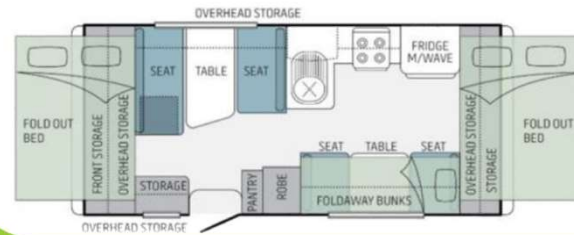

2015 JAYCO EXPANDA 16.49.4OB POP-TOP

Pop Top 16.49-4 / 16.49-4 OB

Brand new 2015 JAYCO EXPANDA 16.49.4OB POP-TOP

Perfect for couples or families sleeps 2-6 in comfort. Features include: Reverse Cycle Air-con, 150lt Fridge/Freezer, Microwave, Stove top and grill, Luxury innerspring mattress on main beds, Loads of kitchen space and all accessories included.